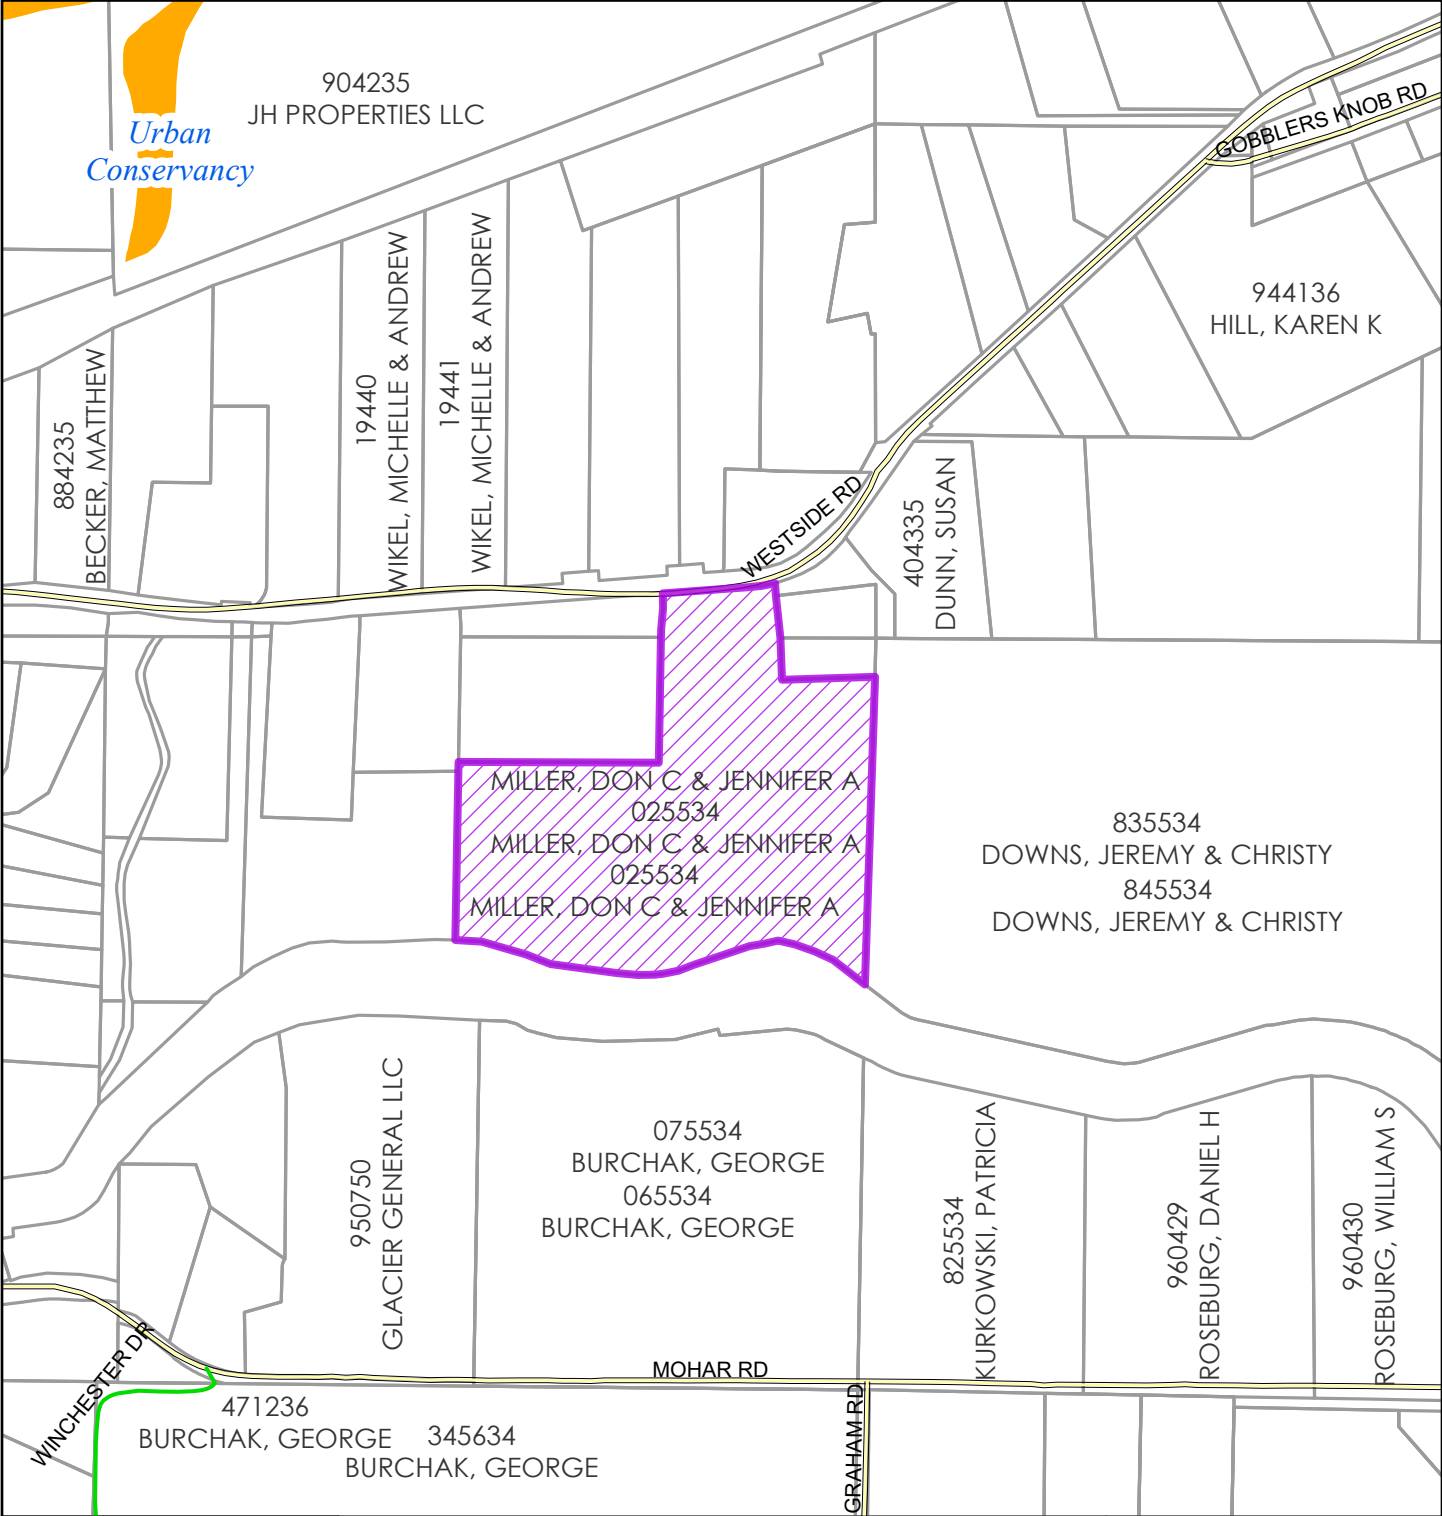

SP-26-00003 Miller

Shoreline

2026

Coordinate System: NAD 1983 StatePlane Washington South FIPS 4602 Feet